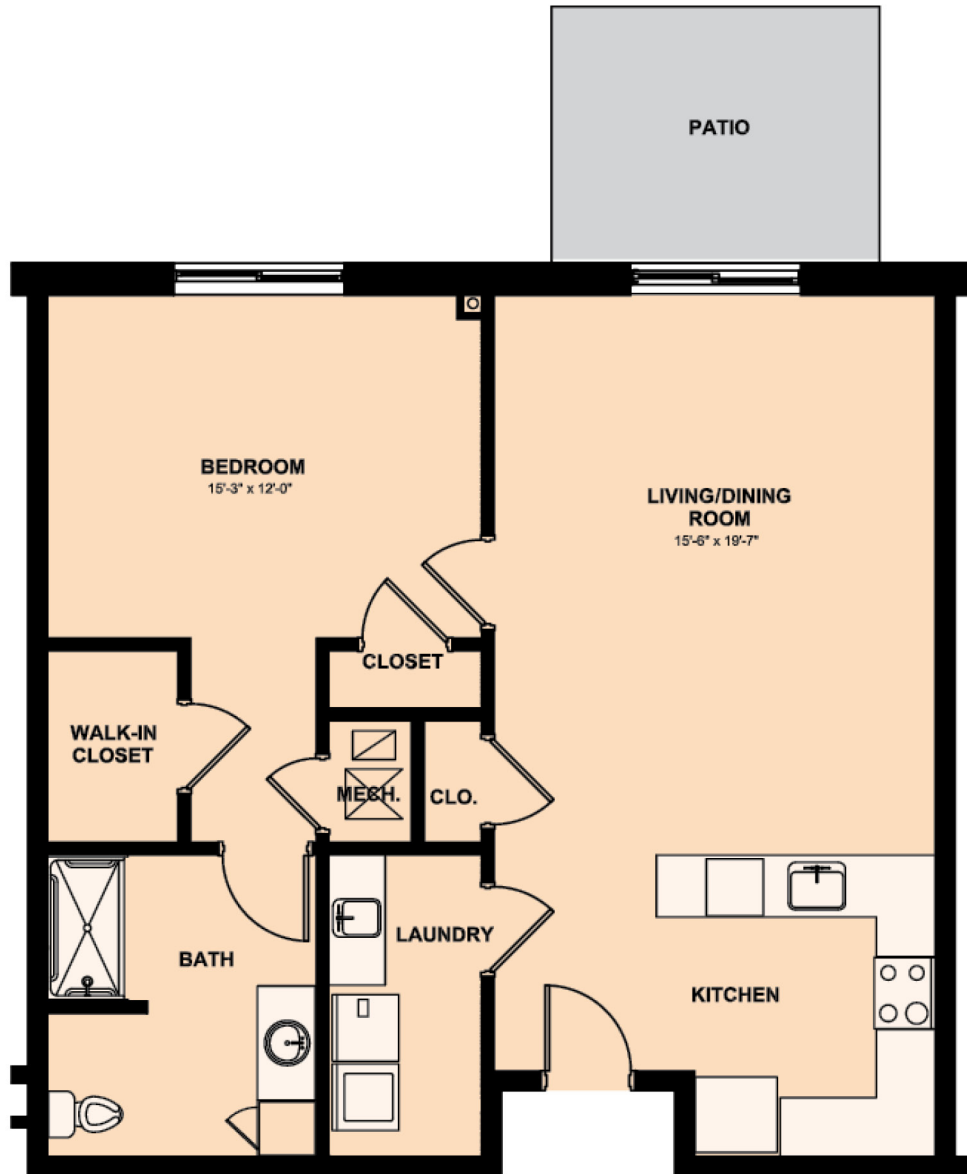

Brooke Ridge Apartments

Independent Living

Approx. 875 sq. ft.
1 bedroom, 1 bath

Floor plans and square footage may vary depending on room location